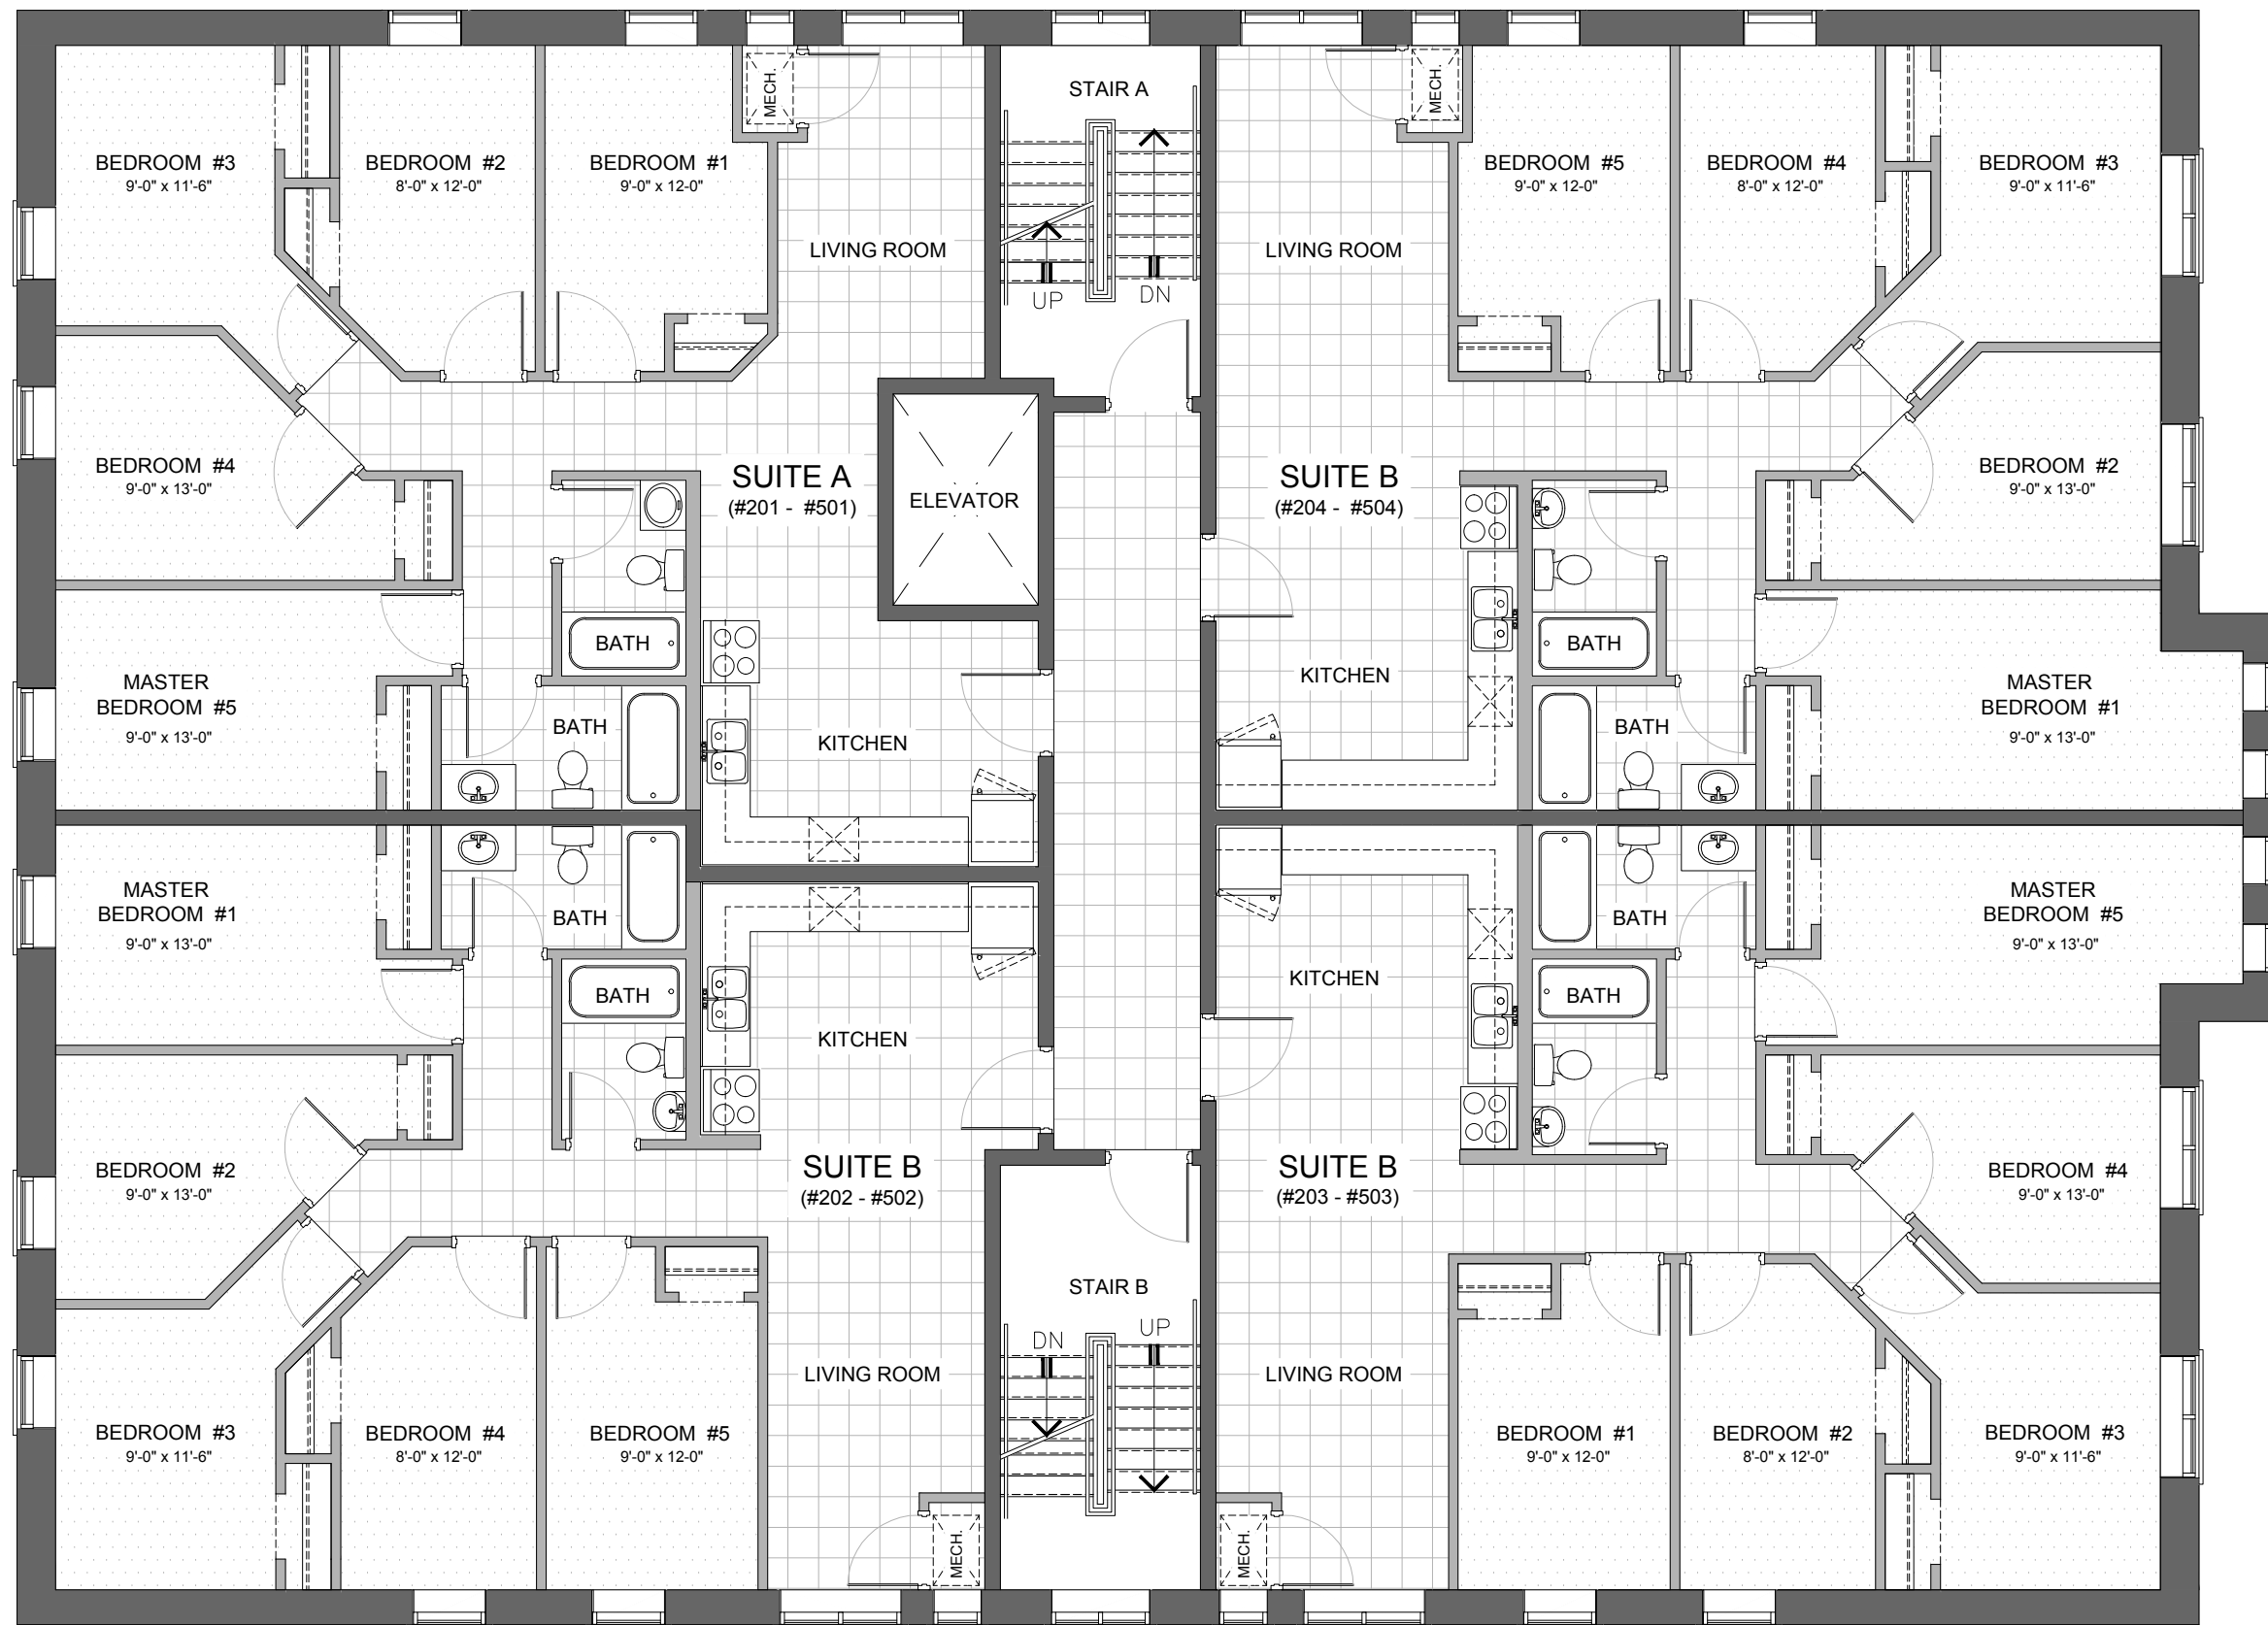

333 LESTER STREET
 OVERALL GROUND FLOOR PLAN

333 LESTER STREET
 OVERALL GROUND FLOOR PLAN